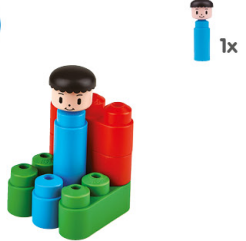

1

2

3

4

5

ENDLESS
POSSIBILITIES!

MADE IN
GERMANY

661702

PolyM
BUILD & PLAY

INSPIRATION
CARD

18m+

Creative Starter Kit

760003

25
PCS

www.poly-m.de
Fuel their imagination
with the entire PolyM range