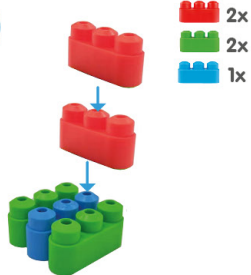

1

2

3

4

5

ENDLESS
POSSIBILITIES!

MADE IN
GERMANY

661702

PolyM
BUILD & PLAY

INSPIRATION
CARD

18m+

Creative Starter Kit

760003

25
PCS

www.poly-m.de
Fuel their imagination
with the entire PolyM range