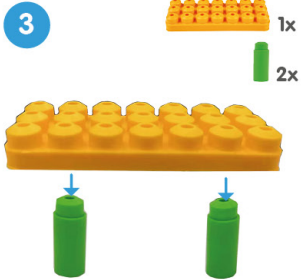

1

2

3

4

5

ENDLESS
POSSIBILITIES!

MADE IN
GERMANY

661702

PolyM
BUILD & PLAY

INSPIRATION
CARD

18m+

Creative Starter Kit

760003

25
PCS

www.poly-m.de
Fuel their imagination
with the entire PolyM range